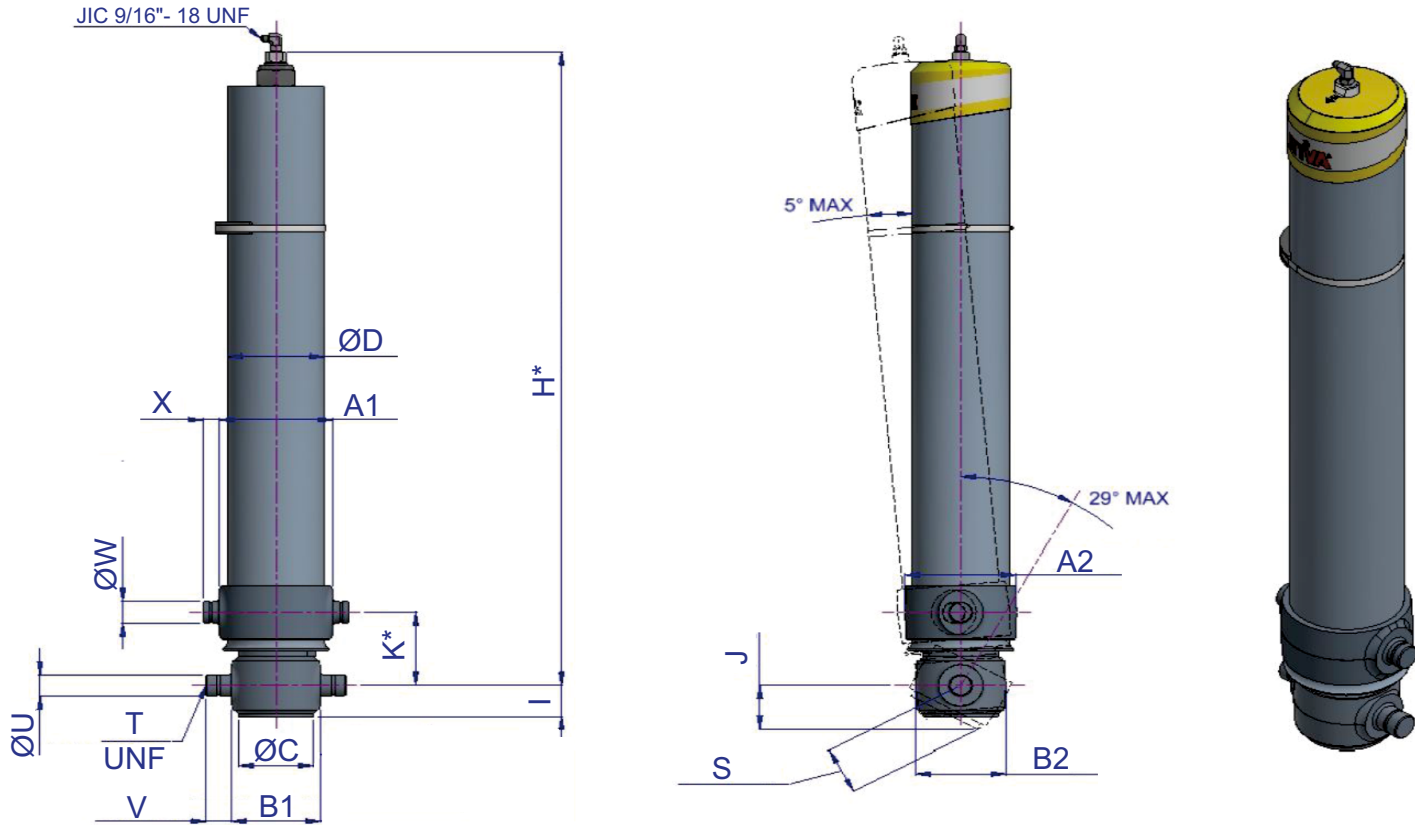

*Includes 0.79" of pullout on piston (min -0.2", max +1.18").